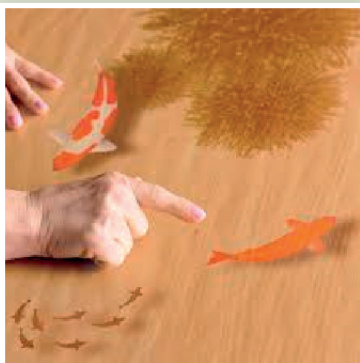

## A Magical experience for all

**K**ilkenny County Council Library Service always strives to provide both services and enjoyment to all sectors of Kilkenny County's population, and were delighted to welcome the installation of a Magic Table in Kilkenny as an additional experience for all of our library users.

### What is the 'Magic Table'

The Tovertafel, Dutch for 'Magic Table' was originally developed and used in the Netherlands for people in the moderate to severe stages of dementia.

The interactive games break through apathy by stimulating both physical and cognitive activity and encouraging social interaction. Moreover, the Tovertafel creates treasured moments of enjoyment and wonder with family members and carers.

tool for engaging people with autism, dementia and other special needs.

The Magic Table consists of a small unit, mounted on the ceiling, containing a high-quality projector, infrared sensors, speaker, and processor that work together to project the games onto the table using light. The colourful objects in games respond to hand and arm movements, so people get to play with the light itself.